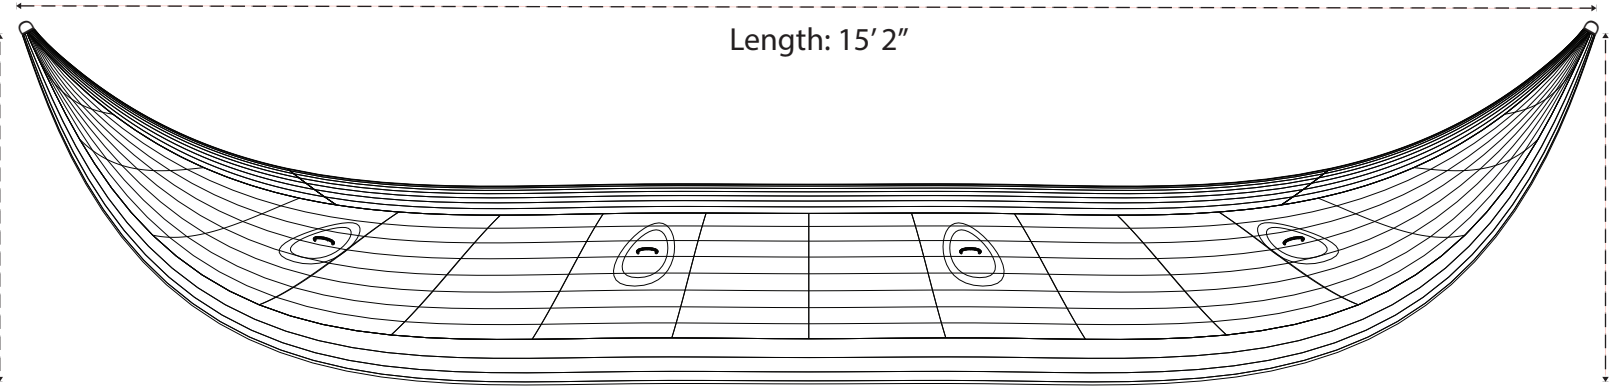

Wave Destroyer 15

Fits in Small Raft Bag

Recommended Load Capacity:
898 Pounds

Maximum Frame Length: 101"

Use 16 Straps to secure tubes to frame.

Length: 15' 2"

Bow Rise - 32"

2" Waterline: 91"

Stern Rise - 32"

42.25"

31.5"

31.5"

31.5"

42.25"

D-Ring Spacing

Tube Diameter: 22"