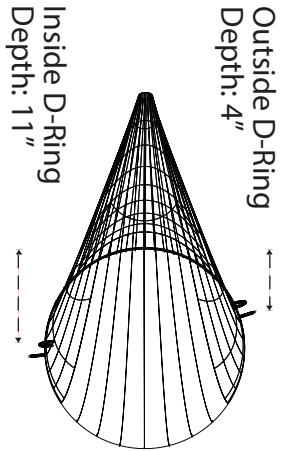

Wave Destroyer 15

Fits in Small Raft Bag

Recommended Load Capacity:
898 Pounds

Maximum Frame Length: 101"

Use 16 Straps to secure tubes to frame.

Length: 15' 2"

Bow Rise - 32"

2" Waterline: 91"

Stern Rise - 32"

42.25"

31.5"

31.5"

31.5"

42.25"

D-Ring Spacing

Tube Diameter: 22"